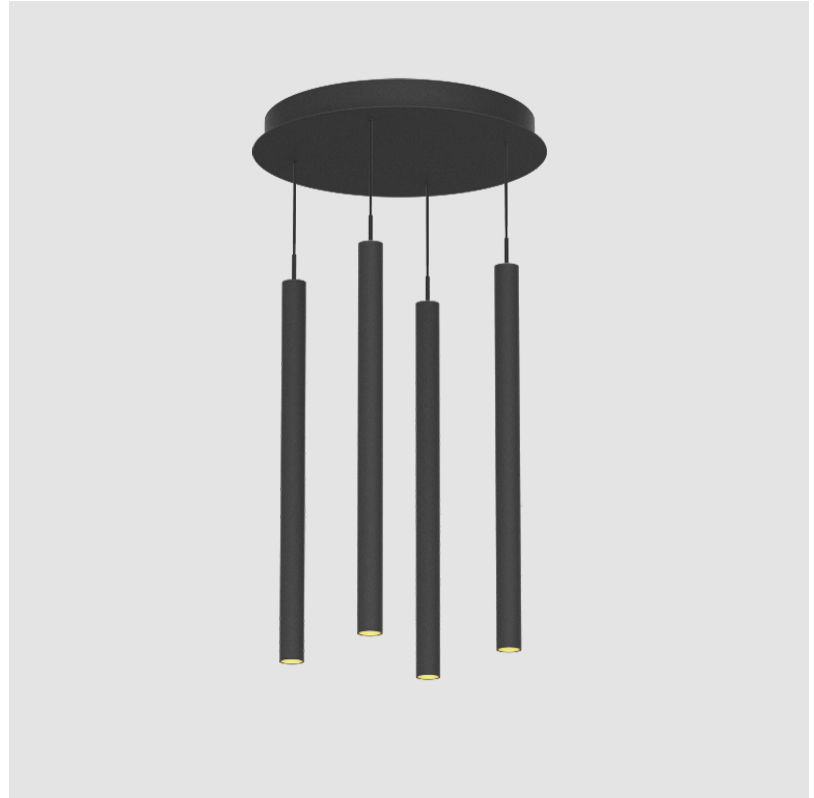

GENERAL

Series: G-Mini Round
Subseries: G-Mini Round Hangover
Brand: Prolicht
Division: Architectural
Mounting Type: Suspension
Mounting Location: Ceiling
Subcategory: Spots

PHYSICAL

Shape: Cylinder
Diameter (mm): 347
Diameter (in): 13 11/16
Height (mm): 450
Height (in): 17 11/16
Light Distribution: Direct
Fixture Finish: SSR / BKV / CWI / CRY / HAB / UFT / ITA / RUA / FTG / MYG / LOD / PUS / FRO / FUP / KIA / POP / BLS / SPG / MEY / GOH / GUM / CHC / COM / ABZ / JAG / OBR / MOS / ROR
Accent Finish: NOF / COP / MIR / SSS
Fixture Material: Extruded Aluminum / Steel
Cable Details: 2,000mm/78 3/4" / 4,000mm/157 1/2" - Cable, Black, Green, Orange, Red, White

ELECTRICAL

Lamp Type: LED (Zhaga Standard)
Input Wattage (W): 26
Total Output Wattage (W): 23.7
Dimming: Tri-Mode (Non-Dimming and Phase Dimming (120Vac only) and 0-10V Dimming)
Driver Included: Yes
Driver Location: Integrated
Driver Type: Constant Current - Universal
Driver Class: Class 2
Input Voltage (V): 120 - 277

LED

Color Temperature (°K): 2700 / 3000 / 3500 / 4000
Max. Delivered Lumen (lm): 1614 / 1709 / 1804 / 1852
Nominal Lumen (lm): 1840 / 1949 / 2057 / 2112
CRI: >90 CRI
Lamp Life (hrs): 50000

OPTICAL

Beam Angle: 20 / 26 / 56

RATINGS AND CERTIFICATIONS

Certified By: Certified for North American Standards
IP rating: IP20