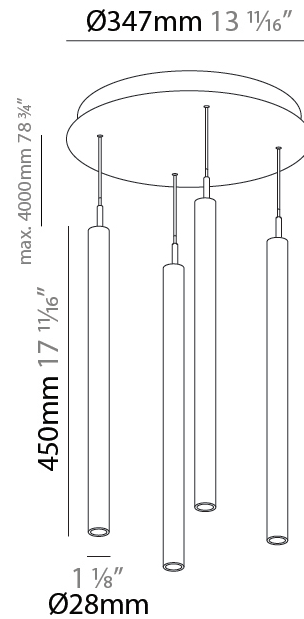

GENERAL

Series: G-Mini Round
Subseries: G-Mini Round Hangover
Brand: Prolicht
Division: Architectural
Mounting Type: Suspension
Mounting Location: Ceiling
Subcategory: Spots

PHYSICAL

Shape: Cylinder
Diameter (mm): 347
Diameter (in): 13 11/16
Height (mm): 450
Height (in): 17 11/16
Light Distribution: Direct
Fixture Finish: SSR / BKV / CWI / CRY / HAB / UFT / ITA / RUA / FTG / MYG / LOD / PUS / FRO / FUP / KIA / POP / BLS / SPG / MEY / GOH / GUM / CHC / COM / ABZ / JAG / OBR / MOS / ROR
Accent Finish: NOF / COP / MIR / SSS
Fixture Material: Extruded Aluminum / Steel
Cable Details: 2,000mm/78 3/4" / 4,000mm/157 1/2" - Cable, Black, Green, Orange, Red, White

ELECTRICAL

Lamp Type: LED (Zhaga Standard)
Input Wattage (W): 26
Total Output Wattage (W): 23.7
Dimming: Tri-Mode (Non-Dimming and Phase Dimming (120Vac only) and 0-10V Dimming)
Driver Included: Yes
Driver Location: Integrated
Driver Type: Constant Current - Universal
Driver Class: Class 2
Input Voltage (V): 120 - 277

LED

Color Temperature (°K): 2700 / 3000 / 3500 / 4000
Max. Delivered Lumen (lm): 1614 / 1709 / 1804 / 1852
Nominal Lumen (lm): 1840 / 1949 / 2057 / 2112
CRI: >90 CRI
Lamp Life (hrs): 50000

OPTICAL

Beam Angle: 20 / 26 / 56

RATINGS AND CERTIFICATIONS

Certified By: Certified for North American Standards
IP rating: IP20