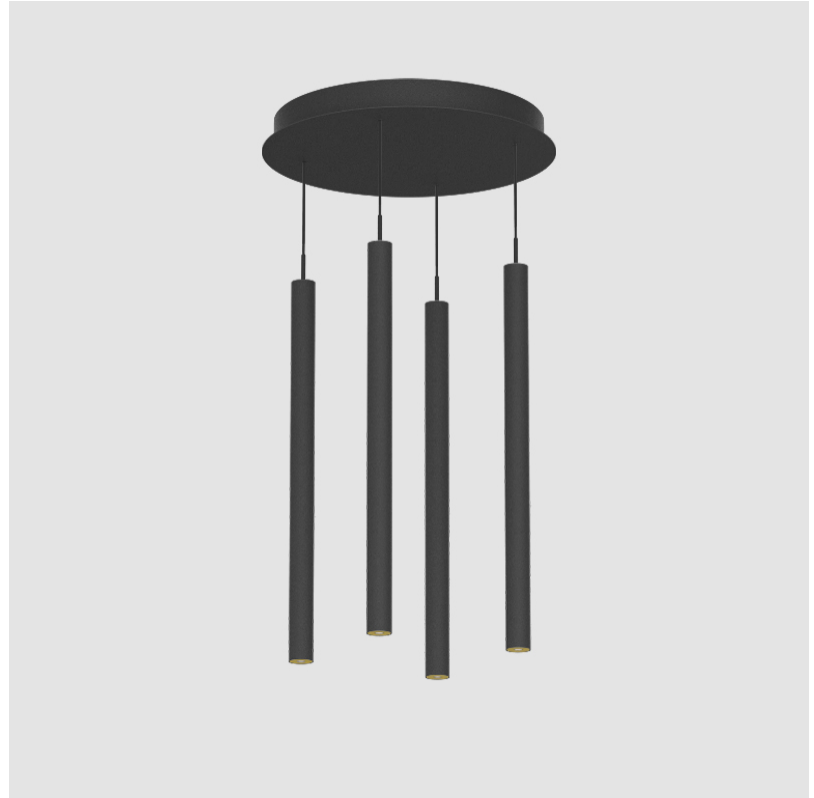

GENERAL

Series: G-Mini Round
Subseries: G-Mini Round Hangover
Brand: Prolight
Division: Architectural
Mounting Type: Suspension
Mounting Location: Ceiling
Subcategory: Spots

PHYSICAL

Shape: Cylinder
Diameter (mm): 347
Diameter (in): 13 1/16
Height (mm): 450
Height (in): 17 1/16
Light Distribution: Direct
Diffuser: Shine Ring - NOR / OPL / YEL / ORA / RED / BLU / GRN
Fixture Finish: SSR / BKV / CWI / CRY / HAB / UFT / ITA / RUA / FTG / MYG / LOD / PUS / FRO / FUP / KIA / POP / BLS / SPG / MEY / GOH / GUM / CHC / COM / ABZ / JAG / OBR / MOS / ROR
Accent Finish: NOF / COP / MIR / SSS
Fixture Material: Extruded Aluminum / Steel
Cable Details: 2,000mm/78 3/4" / 4,000mm/157 1/2" - Cable, Black, Green, Orange, Red, White

ELECTRICAL

Lamp Type: LED (Zhaga Standard)
Input Wattage (W): 26
Total Output Wattage (W): 23.7
Dimming: Non-Dimmable
Driver Included: Yes
Driver Location: Integrated
Driver Type: Constant Current - Universal
Driver Class: Class 2
Input Voltage (V): 120 - 277

LED

Color Temperature (°K): 2700 / 3000 / 3500 / 4000
Max. Delivered Lumen (lm): 1557 / 1421 / 1499 / 1450
Nominal Lumen (lm): 1840 / 1949 / 2057 / 2112
CRI: >90 CRI
Lamp Life (hrs): 50000

OPTICAL

Beam Angle: 32 / 58

RATINGS AND CERTIFICATIONS

Certified By: Certified for North American Standards
IP rating: IP20